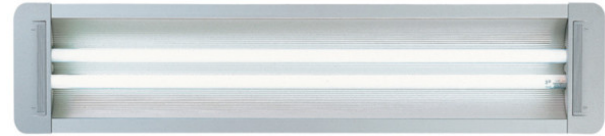

SPACE RECESSED

D96008

GENERAL

Series: Space
Brand: Milan
Division: Design
Mounting Type: Recessed
Mounting Location: Ceiling
Subcategory: Downlight

PHYSICAL

Shape: Rectangle
Length (mm): 1208
Length (in): 47 ⁹/₁₆
Width (mm): 150
Width (in): 5 ⁷/₈
Height (mm): 92
Height (in): 3 ⁵/₈
Light Distribution: Direct
Weight (kg): 2.7
Weight (lbs): 6
Diffuser: Glass - Sold Separately
Fixture Material: Metal

ELECTRICAL

Number of Lamps: 2
Lamp Type: LED Retrofit / CFL
Bulb Included: Bulb Not Included
Total Output Wattage (W): 46 / 78
Max. Wattage Per Lamp (W): 23 / 39
Lamp Base: G5
Input Voltage (V): 120

LED

OPTICAL

RATINGS AND CERTIFICATIONS

Certified By: CSA Certified to UL and CSA Standards
IP rating: IP44

PROJECT	_____
TYPE	_____
NOTES	_____
QUANTITY	_____
DATE	_____