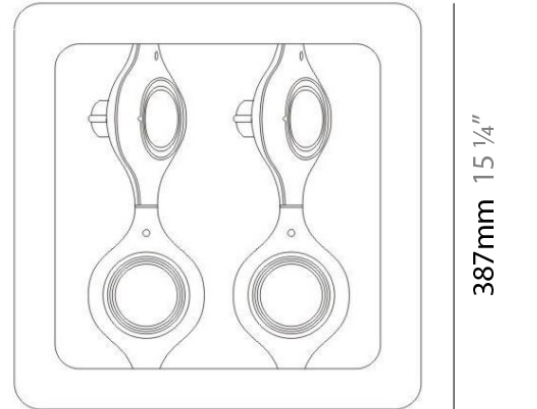

SPACE RECESSED

D96006

PROJECT	_____
TYPE	_____
NOTES	_____
QUANTITY	_____
DATE	_____

GENERAL

Series: Space
Brand: Milan
Division: Design
Mounting Type: Recessed
Mounting Location: Ceiling
Subcategory: Downlight

PHYSICAL

Shape: Square
Length (mm): 387
Length (in): 15 1/4
Width (mm): 387
Width (in): 15 1/4
Height (mm): 89
Height (in): 3 1/2
Light Distribution: Direct
Weight (kg): 3.2
Weight (lbs): 7
Diffuser: Glass - Sold Separately
Fixture Finish: Metallic Gray
Fixture Material: Metal

ELECTRICAL

Number of Lamps: 4
Lamp Type: LED Retrofit
Lamp Shape: MR16
Bulb Included: Bulb Not Included
Total Output Wattage (W): 20
Max. Wattage Per Lamp (W): 5
Lamp Base: GU10
Housing: Non - IC rated remodel housing is for use in non - insulated areas or where insulation is at least 3
Input Voltage (V): 120

LED

OPTICAL

RATINGS AND CERTIFICATIONS

Certified By: CSA Certified to UL and CSA Standards
IP rating: IP20